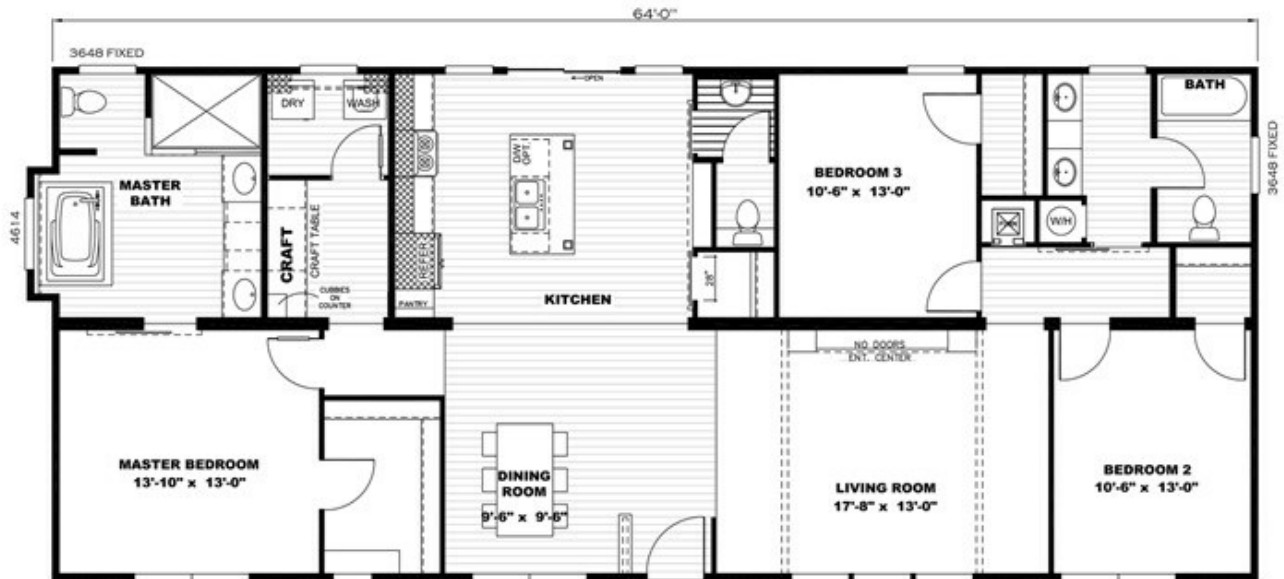

## The View

**The View** Floor plan number: SOU011014ALAB

**3 beds • 2 baths • 1792 sq.ft. • 28' width • 64' depth**

Our home building facilities invest in continuous product and process improvements. Plans, dimensions, features, materials, specifications and availability are subject to change without notice or obligation. Renderings and floor plans are representative likenesses of our homes and may differ from the actual homes. We invite you to tour a Home Center near you and inspect the highest value in quality housing available or call (601) 268-8826 to speak with a Home Consultant. Copyright 2017, CMH. All rights reserved.